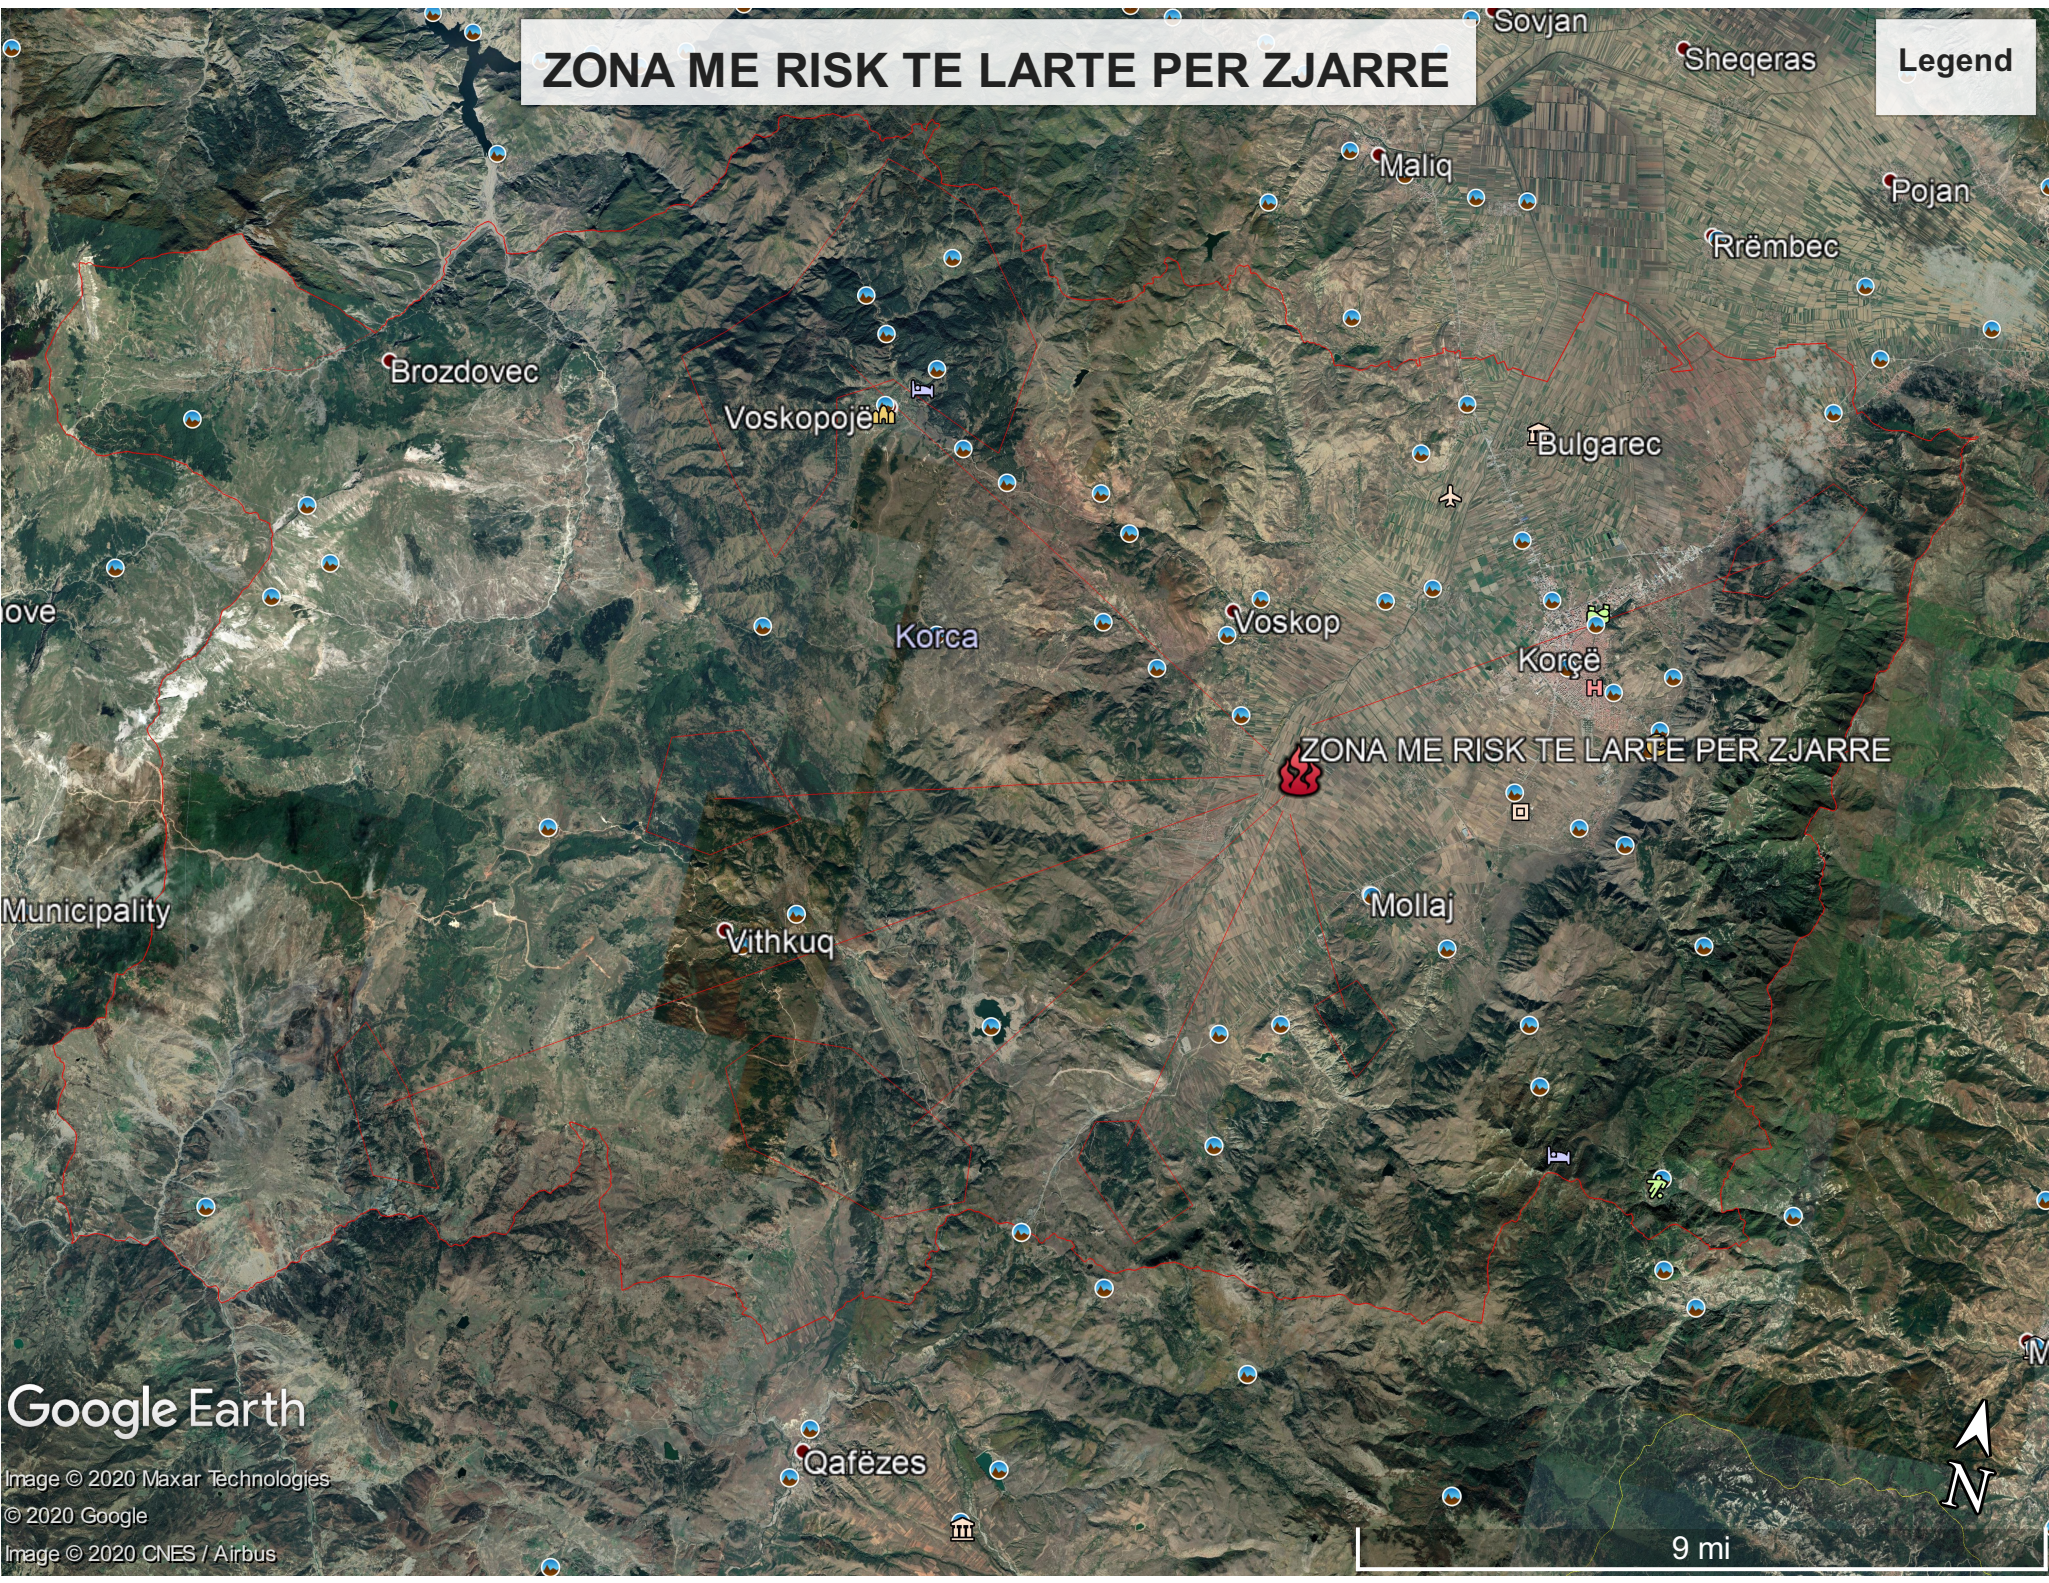

# ZONA ME RISK TE LARTE PER ZJARRE

Legend

Google Earth

Image © 2020 Maxar Technologies

© 2020 Google

Image © 2020 CNES / Airbus

9 mi